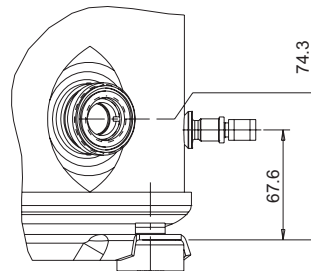

## Dimensions

### ZB50-ZB58 Rotalock Connection

A-A Drawing  
Terminal Box location  
1:1

For details please refer to mounting drawing

For details refer to valve drawing

Sight glass layout  
(Terminal box removed)

Mounting drawing  
1:1

Valve drawing  
3:4