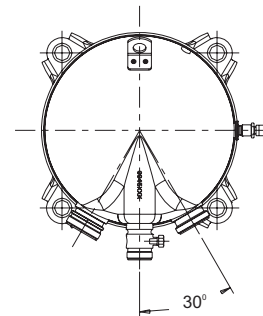

## Dimensions

### ZB50-ZB58 Rotalock Connection

A-A Drawing  
Terminal Box location  
1:1

For details please refer to mounting drawing

For details refer to valve drawing

Sight glass layout  
(Terminal box removed)

Mounting drawing  
1:1

Valve drawing  
3:4