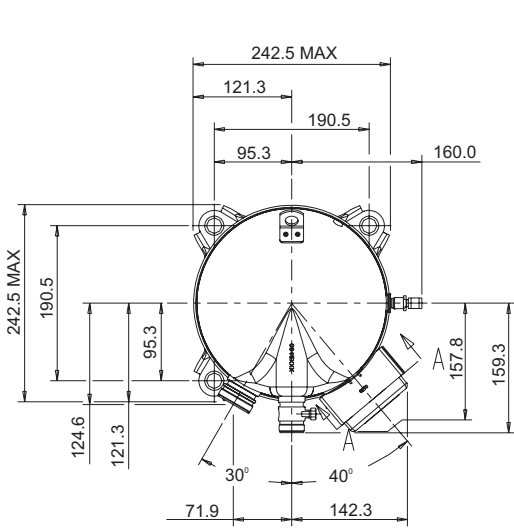

## Dimensions

### ZB50-ZB58 Rotalock Connection

A-A Drawing  
Terminal Box location  
1:1

For details please refer to mounting drawing

For details refer to valve drawing

Sight glass layout  
(Terminal box removed)

Mounting drawing  
1:1

Valve drawing  
3:4