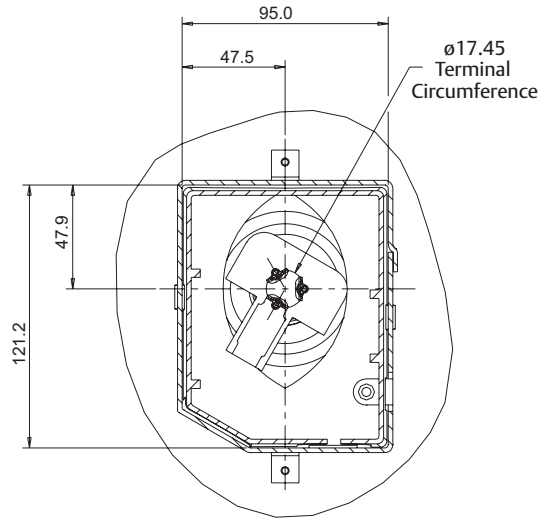

## Dimensions

### ZB50-ZB58 Rotalock Connection

A-A Drawing  
Terminal Box location  
1:1

For details please refer to mounting drawing

For details refer to valve drawing

Sight glass layout  
(Terminal box removed)

Mounting drawing  
1:1

Valve drawing  
3:4