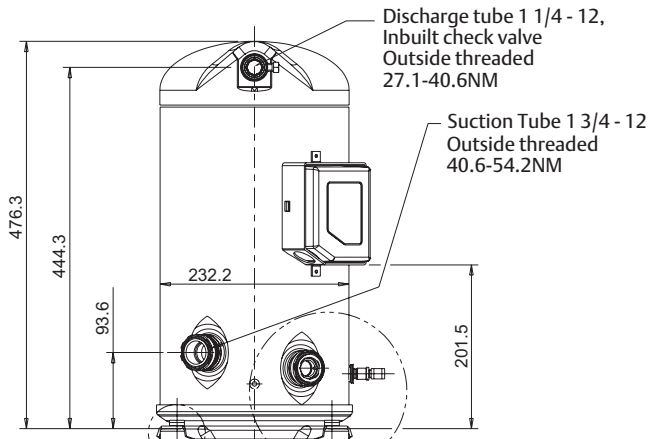

## Dimensions

### ZB50-ZB58 Rotalock Connection

A-A Drawing  
Terminal Box location  
1:1

For details please refer to mounting drawing

For details refer to valve drawing

Sight glass layout  
(Terminal box removed)

Mounting drawing  
1:1

Valve drawing  
3:4