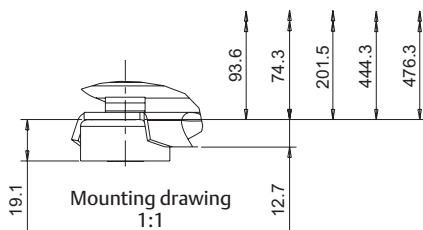

## Dimensions

### ZB50-ZB58 Rotalock Connection

A-A Drawing  
Terminal Box location  
1:1

For details please refer to mounting drawing

For details refer to valve drawing

Sight glass layout  
(Terminal box removed)

Mounting drawing  
1:1

Valve drawing  
3:4